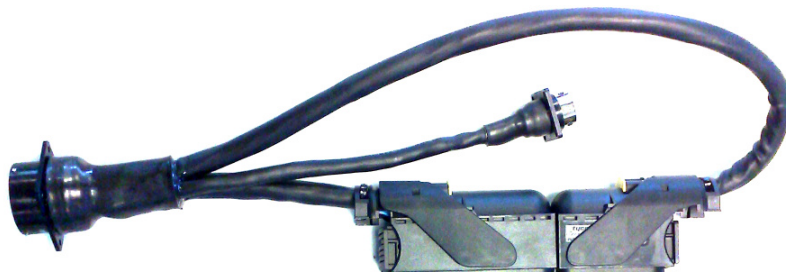

Information Note n°7

30th October, 2008

Reference: NI_2008_FR20_07_UK
Date: 30th October 2008
Subject: ECU SRA-E adaptation loom

Dear competitors,

New SRA-E adaptation looms using components of superior quality are now available at the Renault Sport Spare Parts Department. The arrangement of the ECU and the engine harness is also simplified.

These new parts are specified under the reference 77 11 163 146.
The old adaptation looms are not available anymore.

It is possible to exchange an old SRA-E adaptation loom with this one for 210 € excl. VAT, until the 30th November 2008 included.